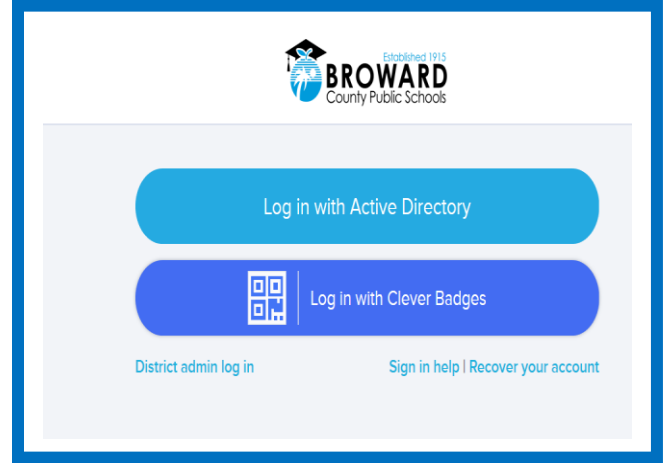

Logging into Clever

clever.com

Log in as a student

Select School:

Log in with Active Directory

Sign in with your username:

Username: 06#_____

(ex. 0610000232)