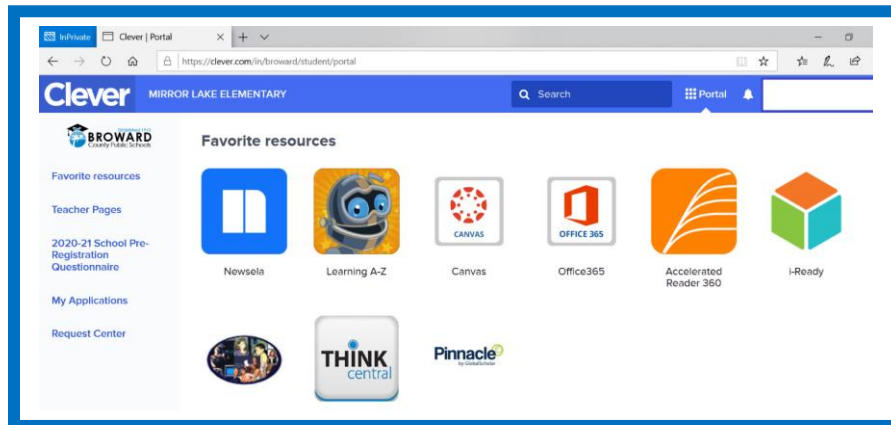

Username: 06#_____

(ex. 0610000232)

Password: PMM/DD/YYYY including the backslash

(ex. P05/05/1997)

You will get to the Launchpad with all available apps.