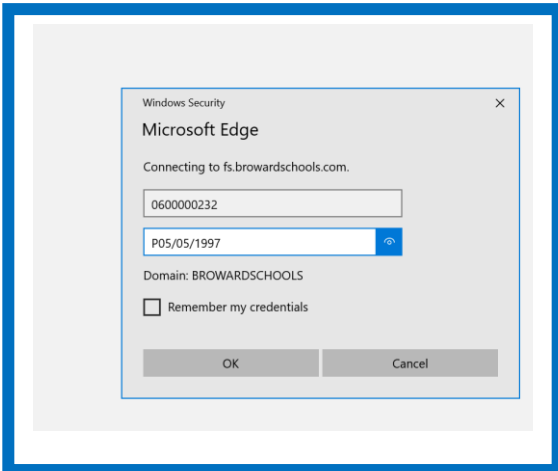

Logging into Clever

clever.com

Log in as a student

Select School:

Log in with Active Directory

Sign in with your username:

Username: 06#_____

(ex. 0610000232)