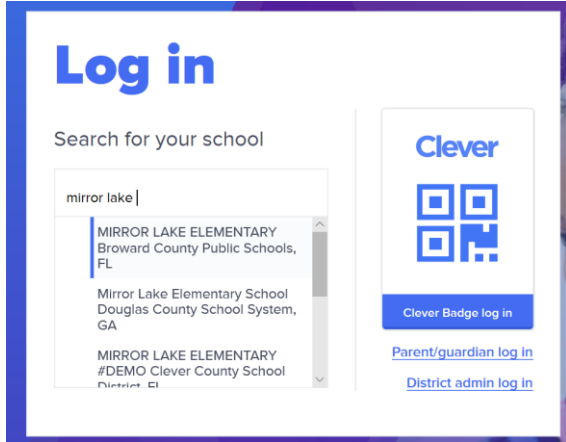

Logging into Clever

clever.com

Log in as a student

Select School:

Log in with Active Directory

Sign in with your username:

Username: 06#_____

(ex. 0610000232)

Password: PMM/DD/YYYY including the backslash

(ex. P05/05/1997)

You will get to the Launchpad with all available apps.

Once you are logged in you can select any of the available apps (Canvas- i-Ready, Online Student Textbooks, NewsELA, Khan Academy etc.)